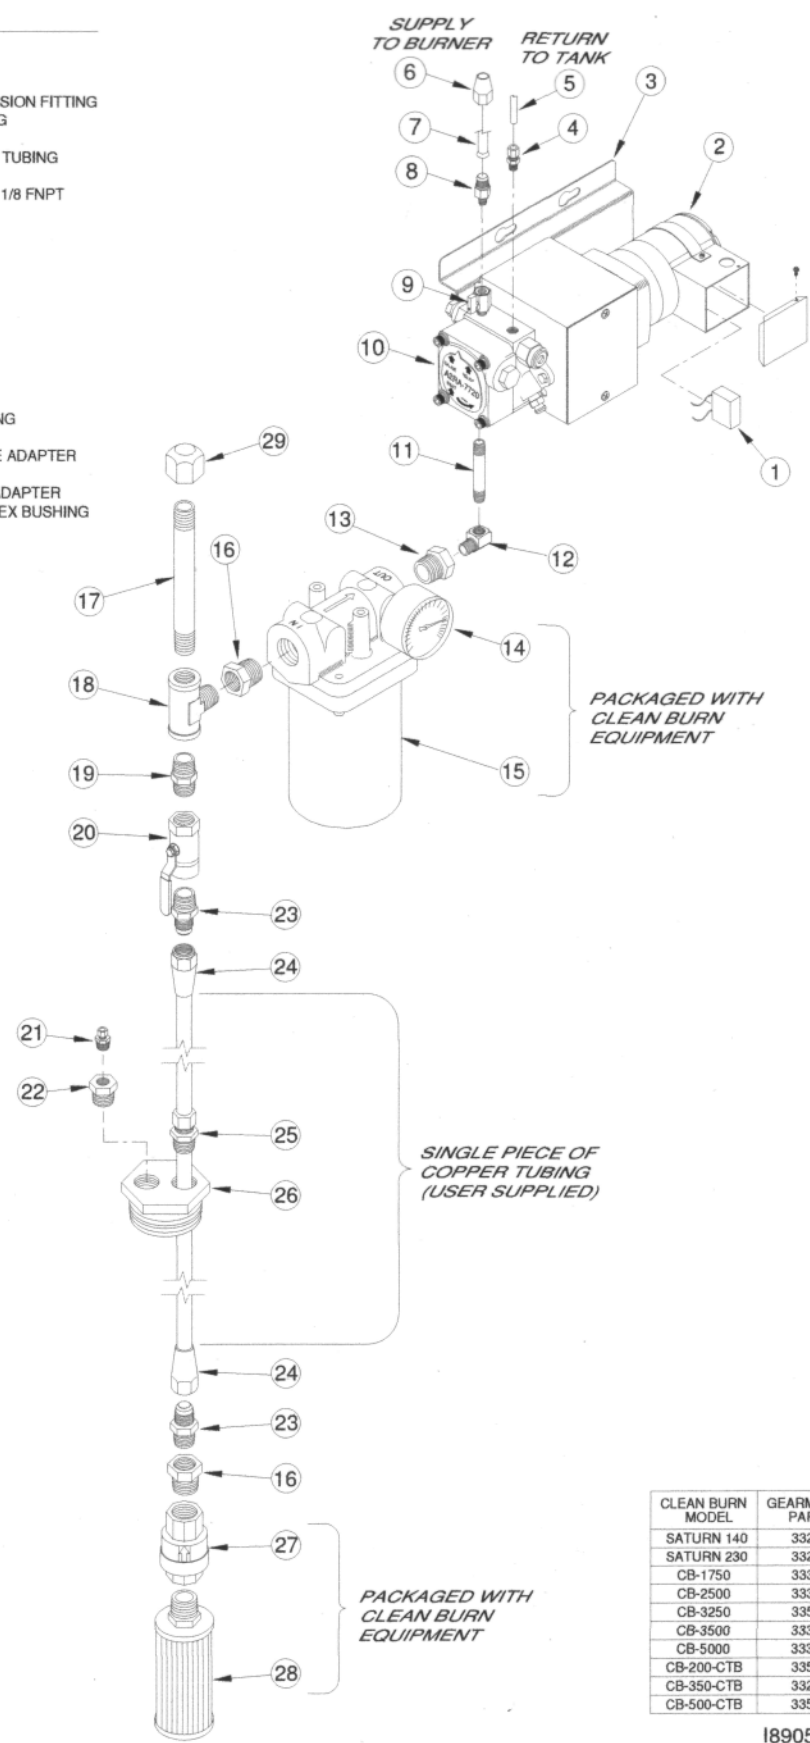

#	PART #	DESCRIPTION
1	33363	CAPACITOR - GEARMOTOR
2	see chart	GEARMOTOR
3	11322	MOUNT - METER PUMP
4	32037	1/8 NPT X 1/4 TUBE COMPRESSION FITTING
5	N/A	1/4 COPPER OR ALUM. TUBING
6	N/A	3/8 OR 1/2 TUBE FLARE NUT
7	N/A	3/8 OR 1/2 COPPER OR ALUM. TUBING
8	N/A	1/8 M NPT X 3/8 OR 1/2 FLARE
9	32526	MINI BALL VALVE 1/8 MNPT X 1/8 FNPT
10	32475	METER PUMP
11	32467	1/4" X 3" NIPPLE
12	32210	1/4" STREET ELBOW
13	32336	1/4" X 3/4" BRASS BUSHING
14	32123	VACUUM GAUGE
15	32127	CANISTER FILTER-LENZ
16	32430	1/2" x 3/4" BUSHING, BRASS
17	32446	1/2" X 5" NIPPLE
18	32429	1/2" STREET TEE, BRASS
19	32137	1/2" HEX NIPPLE
20	32142	1/2" BALL VALVE
21	32062	1/4" NPT x 1/4" TUBING FITTING
22	32443	1/4" x 1/2" BUSHING
23	32141	1/2" NPT x 1/2" TUBING FLARE ADAPTER
24	32140	1/2" LONG NUT
25	32139	1/2" NPT x 1/2" TUBING SLIP ADAPTER
26	32442	2" x 1/2" x 1/2" NPT DUPLEX HEX BUSHING
27	32021	3/4" CHECK VALVE
28	32061	3/4" CHECK VALVE SCREEN
29	32445	1/2" PIPE CAP

CLEAN BURN MODEL	GEARMOTOR PART #
SATURN 140	33291
SATURN 230	33293
CB-1750	33353
CB-2500	33354
CB-3250	33572
CB-3500	33355
CB-5000	33356
CB-200-CTB	33507
CB-350-CTB	33295
CB-500-CTB	33558

189052-C

Figure 4H - Metering Pump Component Detail